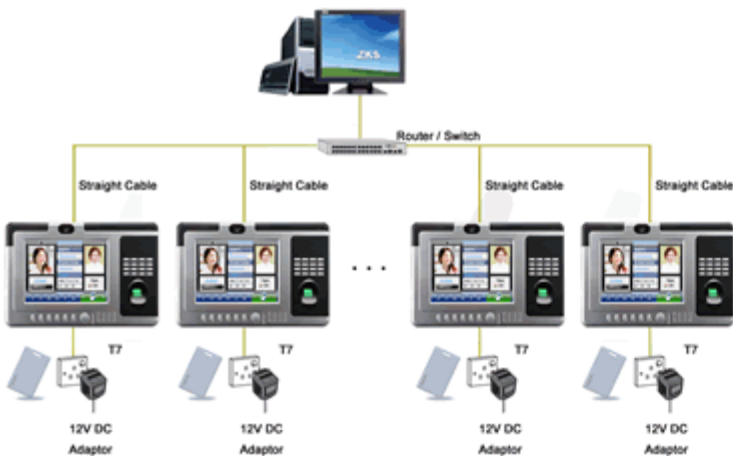

FINGERPRINT CAMERA TIME ATTENDANCE AND ACCESS CONTROL SYSTEM

Security & Protection

ZKS-T7

- ✿ It is The Multimedia Fingerprint Time&Attendance and Access Control Identification Terminal which adopts advanced North Korean fingerprint algorithm nowadays
- ✿ Fingerprint, card, password, fingerprint+card, fingerprint+password and taking pictures by camera for high security and precision
- ✿ RS232,RS485, TCP/IP, Weigand26, USB and ADSL communication
- ✿ Embedded Proximity or Mifare card reader and Camera with simple IP Camera function
- ✿ Menu language: English, French, Spanish, Czech, Indonesian, Portuguese, Turkish and so on
- ✿ 10,000 fingerprint templates, everybody can register 10 fingers
- ✿ TFT 8 inches LCD for enjoying, Slided notice, advertisement and music play

FINGERPRINT CAMERA TIME ATTENDANCE AND ACCESS CONTROL SYSTEM

Security & Protection

ZKS-T7

Standalone

For Demo only

TCP/IP Environment

For Demo only

Door Access Control

For Demo only

FINGERPRINT CAMERA TIME ATTENDANCE AND ACCESS CONTROL SYSTEM Security & Protection

ZKS-T7

T7 is the advanced product of ZKS in 2007 that can be used in both Time Attendance and Access Control, even IP Camera applications, but it is not traditional one. The scientific definition is the Multimedia Fingerprint Time&Attendance and Access Control Identification Terminal with simple IP Camera. High identification rate is less than one second; Linux operating system and ARM9 hardware platform; Big 8 inches color LCD, showing personnel image, advertising and notice and so on; Inimitable and fancy design; Particular six kinds of work codes check on work accurate attendance advantageously. It is a kind of ideal product for high end consumption.