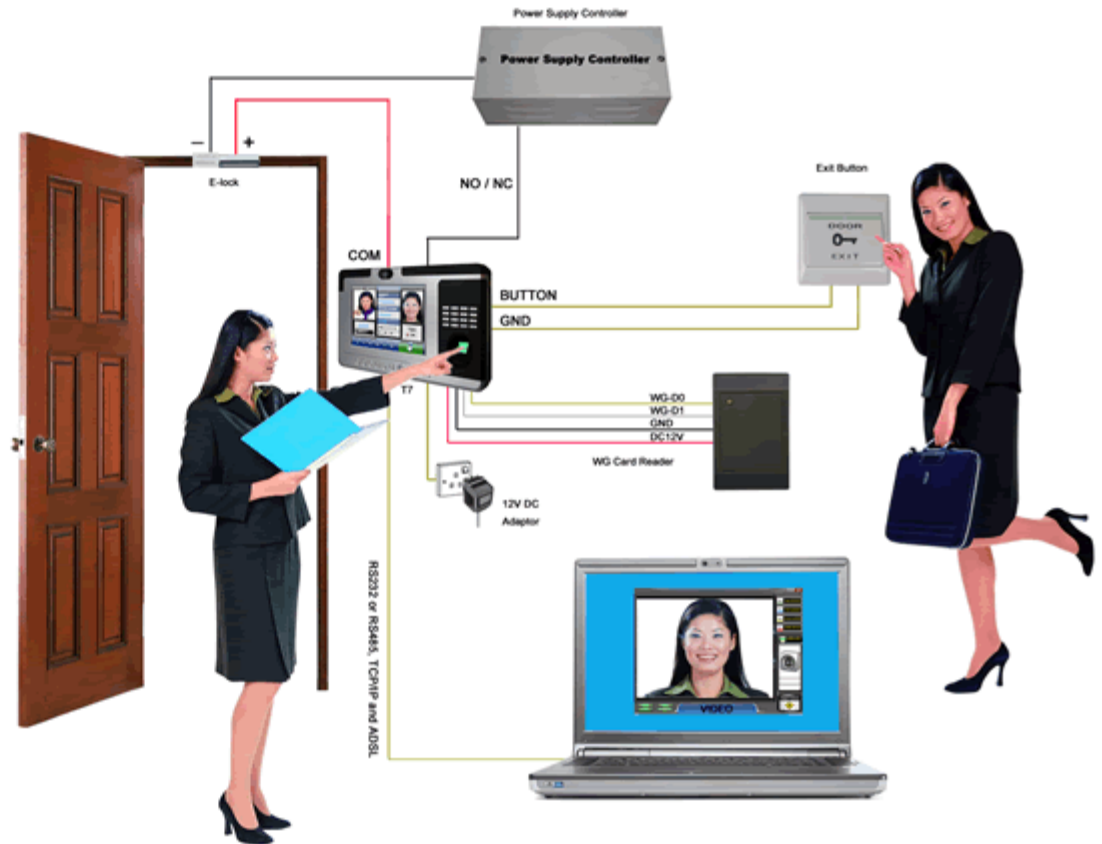

FINGERPRINT CAMERA TIME ATTENDANCE AND ACCESS CONTROL SYSTEM

Security & Protection

ZKS-T7

- ✿ It is The Multimedia Fingerprint Time&Attendance and Access Control Identification Terminal which adopts advanced North Korean fingerprint algorithm nowadays
- ✿ Fingerprint, card, password, fingerprint+card, fingerprint+password and taking pictures by camera for high security and precision
- ✿ RS232,RS485, TCP/IP, Weigand26, USB and ADSL communication
- ✿ Embedded Proximity or Mifare card reader and Camera with simple IP Camera function
- ✿ Menu language: English, French, Spanish, Czech, Indonesian, Portuguese, Turkish and so on
- ✿ 10,000 fingerprint templates, everybody can register 10 fingers
- ✿ TFT 8 inches LCD for enjoying, Slided notice, advertisement and music play

FINGERPRINT CAMERA TIME ATTENDANCE AND ACCESS CONTROL SYSTEM

Security & Protection

ZKS-T7

Standalone

For Demo only

TCP/IP Environment

For Demo only

Door Access Control

For Demo only

FINGERPRINT CAMERA TIME ATTENDANCE AND ACCESS CONTROL SYSTEM Security & Protection

ZKS-T7

T7 is the advanced product of ZKS in 2007 that can be used in both Time Attendance and Access Control, even IP Camera applications, but it is not traditional one. The scientific definition is the Multimedia Fingerprint Time&Attendance and Access Control Identification Terminal with simple IP Camera. High identification rate is less than one second; Linux operating system and ARM9 hardware platform; Big 8 inches color LCD, showing personnel image, advertising and notice and so on; Inimitable and fancy design; Particular six kinds of work codes check on work accurate attendance advantageously. It is a kind of ideal product for high end consumption.