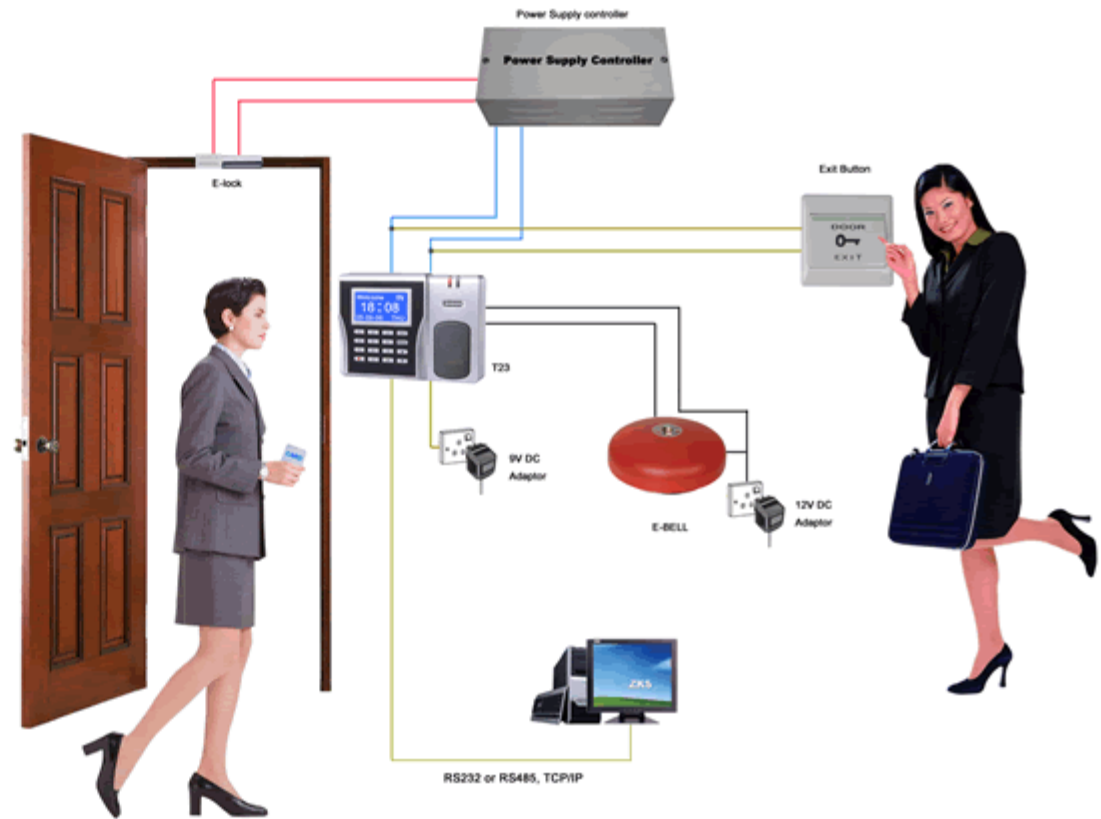

RFID TIME ATTENDANCE SYSTEM

Security & Protection

ZKS-T23C

- ✿ It adopts advanced North Korean algorithm as the same with T23
- ✿ Password and card for high security and precision
- ✿ RS232,RS485 and TCP/IP communication
- ✿ Options: HID or Mifare card reader, USB, backup battery, simple access control
- ✿ Menu language: English,French,Spanish,Czech,Indonesian,Portuguese,Turkish and so on
- ✿ 10,000 card templates

RFID TIME ATTENDANCE SYSTEM

Security & Protection

ZKS-T23C

Standalone

For Demo only

TCP/IP Environment

For Demo only

Door Access Control

For Demo only

RFID TIME ATTENDANCE SYSTEM

Security & Protection

ZKS-T23C

T23C is an innovative RFID card recorder used in Time Attendance and HR applications, it offer unparalleled performance using the state of the art proximity reader, integrates ZKS attendance management system, low price with good performance, designed specially in the purpose of popularizing the fingerprint products. It could store 10,000 card templates and 80,000 transaction records. It will bring you much boon because of its excellent function and competitive price.

Parameters

Item	Description
User capacity	10, 000
Transaction Storage:	80, 000
Period of data:	Keep data for 3 years when no current
Collecting rate	Port rate(9600BPS, 19200BPS, 38400BPS)
Verification mode:	1: N, 1:1
Response time	<0. 6 second
RFID distance	6-12 cm
The capacity of connecting net	255 units (TCP/IP), 31 units (RS485 mode)
Communication	RS232, TCP/IP, USB
Show	Time, ID number, Name
Language	English, French, Spanish, Czech, Indonesian, Portuguese, Turkish and so on
Working mode	Time & attendance, standalone, can working persistently
Time & Attendance mode	Card, password
Save function	Turn off device automatically for saving
Size	189*50*137mm
Power supply	DC9V, 1A (AC 100V to 240 V, 50 to 60 Hz)
Warranty of period	24 months
Temperature and humidity	0 - 45, 20%-80%
Options	USB, backup battery and access control
Applications	Factory/office/bank/hotel etc.