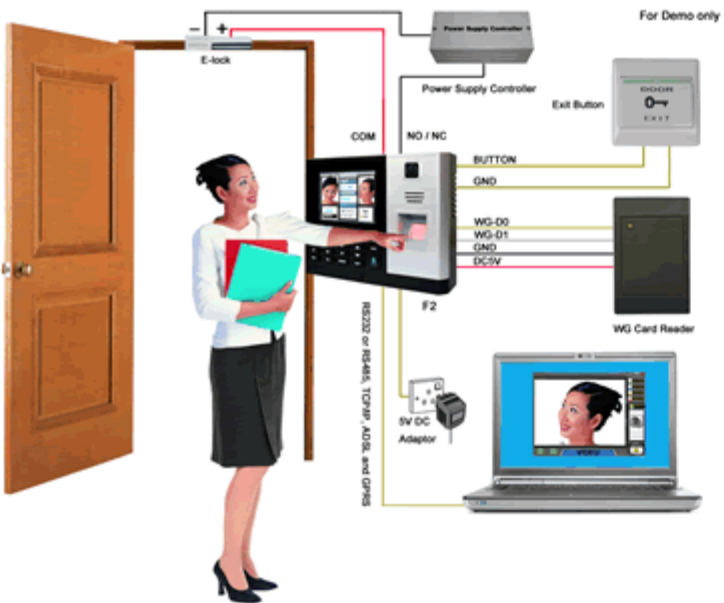

FINGERPRINT ACCESS CONTROL AND TIME ATTENDANCE WITH VIDEO DOOR PHONE SYSTEM

Security & Protection

ZKS-F2

- ✿ It is The Multimedia Access Control and Time&Attendance with Video Door Phone Terminal which adopts advanced North Korean fingerprint algorithm nowadays
- ✿ Fingerprint, card, password, fingerprint+password, fingerprint+password and taking pictures by camera for high security and precision
- ✿ RS232,RS485, TCP/IP, ADSL, WG and USB communication
- ✿ Can connect to external proximity or Mifare card reader
- ✿ Video Door Phone and simple IP Camera function
- ✿ Menu language: English, French, Spanish, Czech, Indonesian, Portuguese, Turkish and so on
- ✿ Upload data to Server automatically once wipe card or press finger
- ✿ TFT 3.5 inches LCD for enjoying, Two work modes, Slided notice, advertisement and music play

FINGERPRINT ACCESS CONTROL AND TIME ATTENDANCE WITH VIDEO DOOR PHONE SYSTEM

Security & Protection

ZKS-F2

TCP/IP Environment

Standalone and Video Door Phone (Visitor)

Standalone and Door Access Control (Staff)

FINGERPRINT ACCESS CONTROL AND TIME ATTENDANCE WITH VIDEO DOOR PHONE SYSTEM Security & Protection

ZKS-F2

F2 is the latest third generation advanced multimedia product of ZKS in 2009 that can be used in Access Control, Time Attendance and Video Door Phone, even IP Camera applications. High identification rate is less than one second; Linux operating system and ARM9 hardware platform; Big 3.5 inches color LCD, showing personnel image, advertising and notice and so on; Inimitable and fancy design; Particular two kinds of work codes check on work accurate attendance advantageously. It is a kind of ideal product for high end consumption.