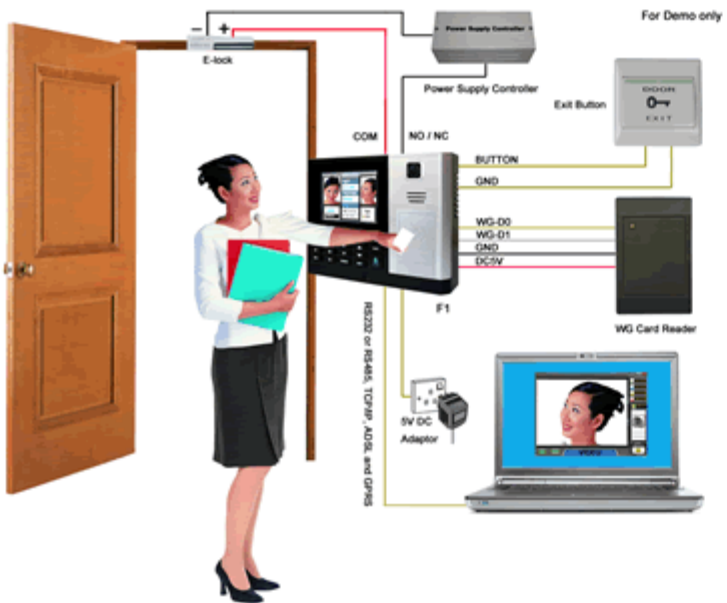

RFID ACCESS CONTROL AND TIME ATTENDANCE WITH VIDEO DOOR PHONE SYSTEM Security & Protection

ZKS-F1

- 🐾 It is The Multimedia Access Control and Time&Attendance with Video Door Phone Terminal which adopts advanced North Korean algorithm nowadays
- 🐾 Card, password, card+password and taking pictures by camera for high security and precision
- 🐾 RS232,RS485, TCP/IP, ADSL, WG and USB communication
- 🐾 Can connect to external proximity or Mifare card reader
- 🐾 Video Door Phone and simple IP Camera function
- 🐾 Menu language: English, French, Spanish, Czech, Indonesian, Portuguese, Turkish and so on
- 🐾 Upload data to Server automatically once wipe card
- 🐾 TFT 3.5 inches LCD for enjoying, Two work modes, Slided notice, advertisement and music play

RFID ACCESS CONTROL AND TIME ATTENDANCE WITH VIDEO DOOR PHONE SYSTEM

Security & Protection

ZKS-F1

TCP/IP Environment

Standalone and Door Access Control (Staff)

Standalone and Video Door Phone (Visitor)

RFID ACCESS CONTROL AND TIME ATTENDANCE WITH VIDEO DOOR PHONE SYSTEM

ZKS-F1

F1 is the latest third generation advanced multimedia product of ZKS in 2009 that can be used in Access Control, Time Attendance and Video Door Phone, even IP Camera applications. High identification rate is less than one second; Linux operating system and ARM9 hardware platform; 3.5 inches color LCD, showing personnel image, advertising and notice and so on; Inimitable and fancy design; Particular two kinds of work codes check on work accurate attendance advantageously. It is a kind of ideal product for high end consumption.