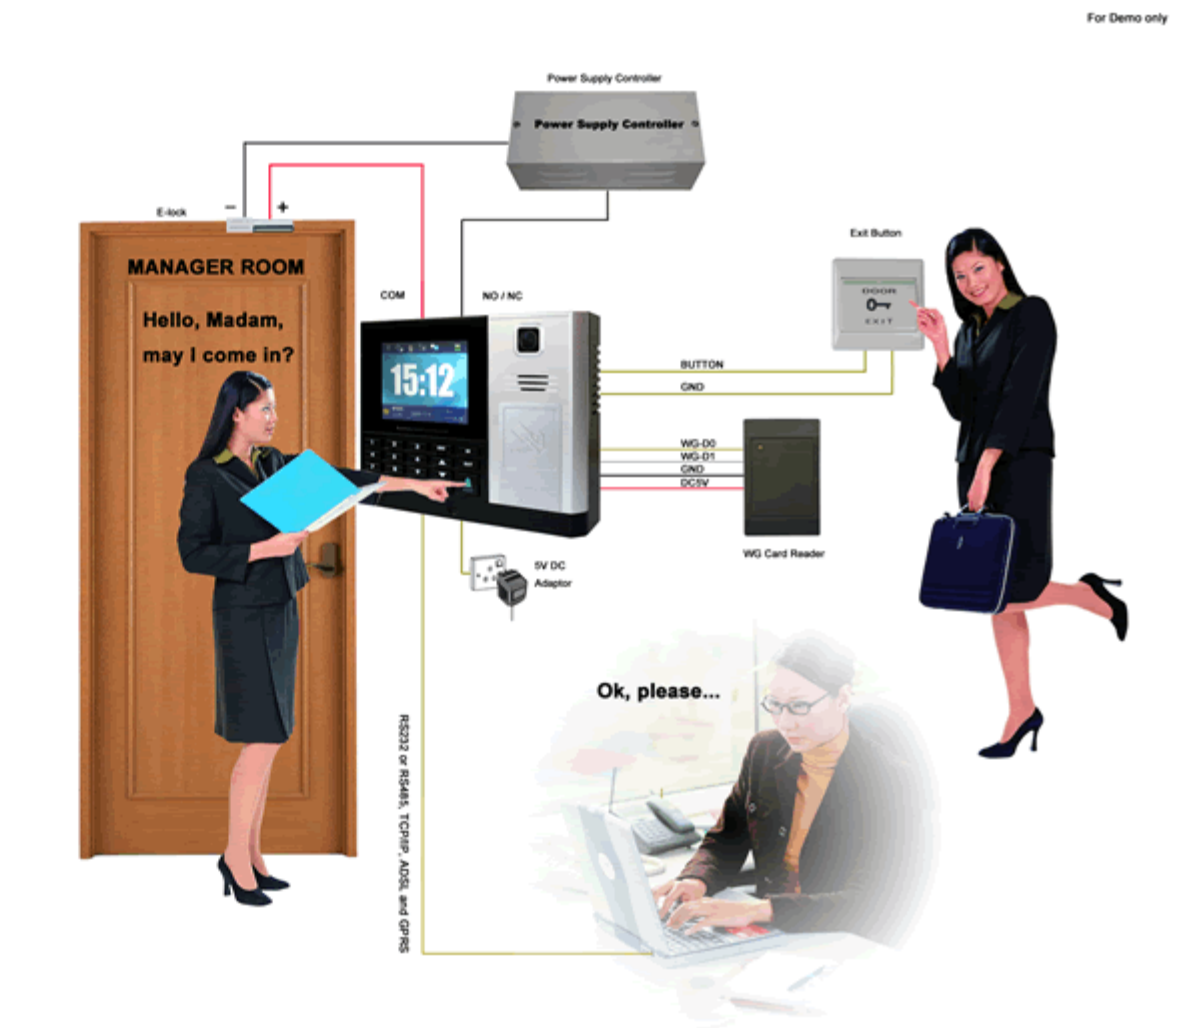

RFID ACCESS CONTROL AND TIME ATTENDANCE WITH VIDEO DOOR PHONE SYSTEM Security & Protection

ZKS-F1

- 🐾 It is The Multimedia Access Control and Time&Attendance with Video Door Phone Terminal which adopts advanced North Korean algorithm nowadays
- 🐾 Card, password, card+password and taking pictures by camera for high security and precision
- 🐾 RS232,RS485, TCP/IP, ADSL, WG and USB communication
- 🐾 Can connect to external proximity or Mifare card reader
- 🐾 Video Door Phone and simple IP Camera function
- 🐾 Menu language: English, French, Spanish, Czech, Indonesian, Portuguese, Turkish and so on
- 🐾 Upload data to Server automatically once wipe card
- 🐾 TFT 3.5 inches LCD for enjoying, Two work modes, Slided notice, advertisement and music play

RFID ACCESS CONTROL AND TIME ATTENDANCE WITH VIDEO DOOR PHONE SYSTEM

Security & Protection

ZKS-F1

TCP/IP Environment

Standalone and Door Access Control (Staff)

Standalone and Video Door Phone (Visitor)

RFID ACCESS CONTROL AND TIME ATTENDANCE WITH VIDEO DOOR PHONE SYSTEM

ZKS-F1

F1 is the latest third generation advanced multimedia product of ZKS in 2009 that can be used in Access Control, Time Attendance and Video Door Phone, even IP Camera applications. High identification rate is less than one second; Linux operating system and ARM9 hardware platform; 3.5 inches color LCD, showing personnel image, advertising and notice and so on; Inimitable and fancy design; Particular two kinds of work codes check on work accurate attendance advantageously. It is a kind of ideal product for high end consumption.